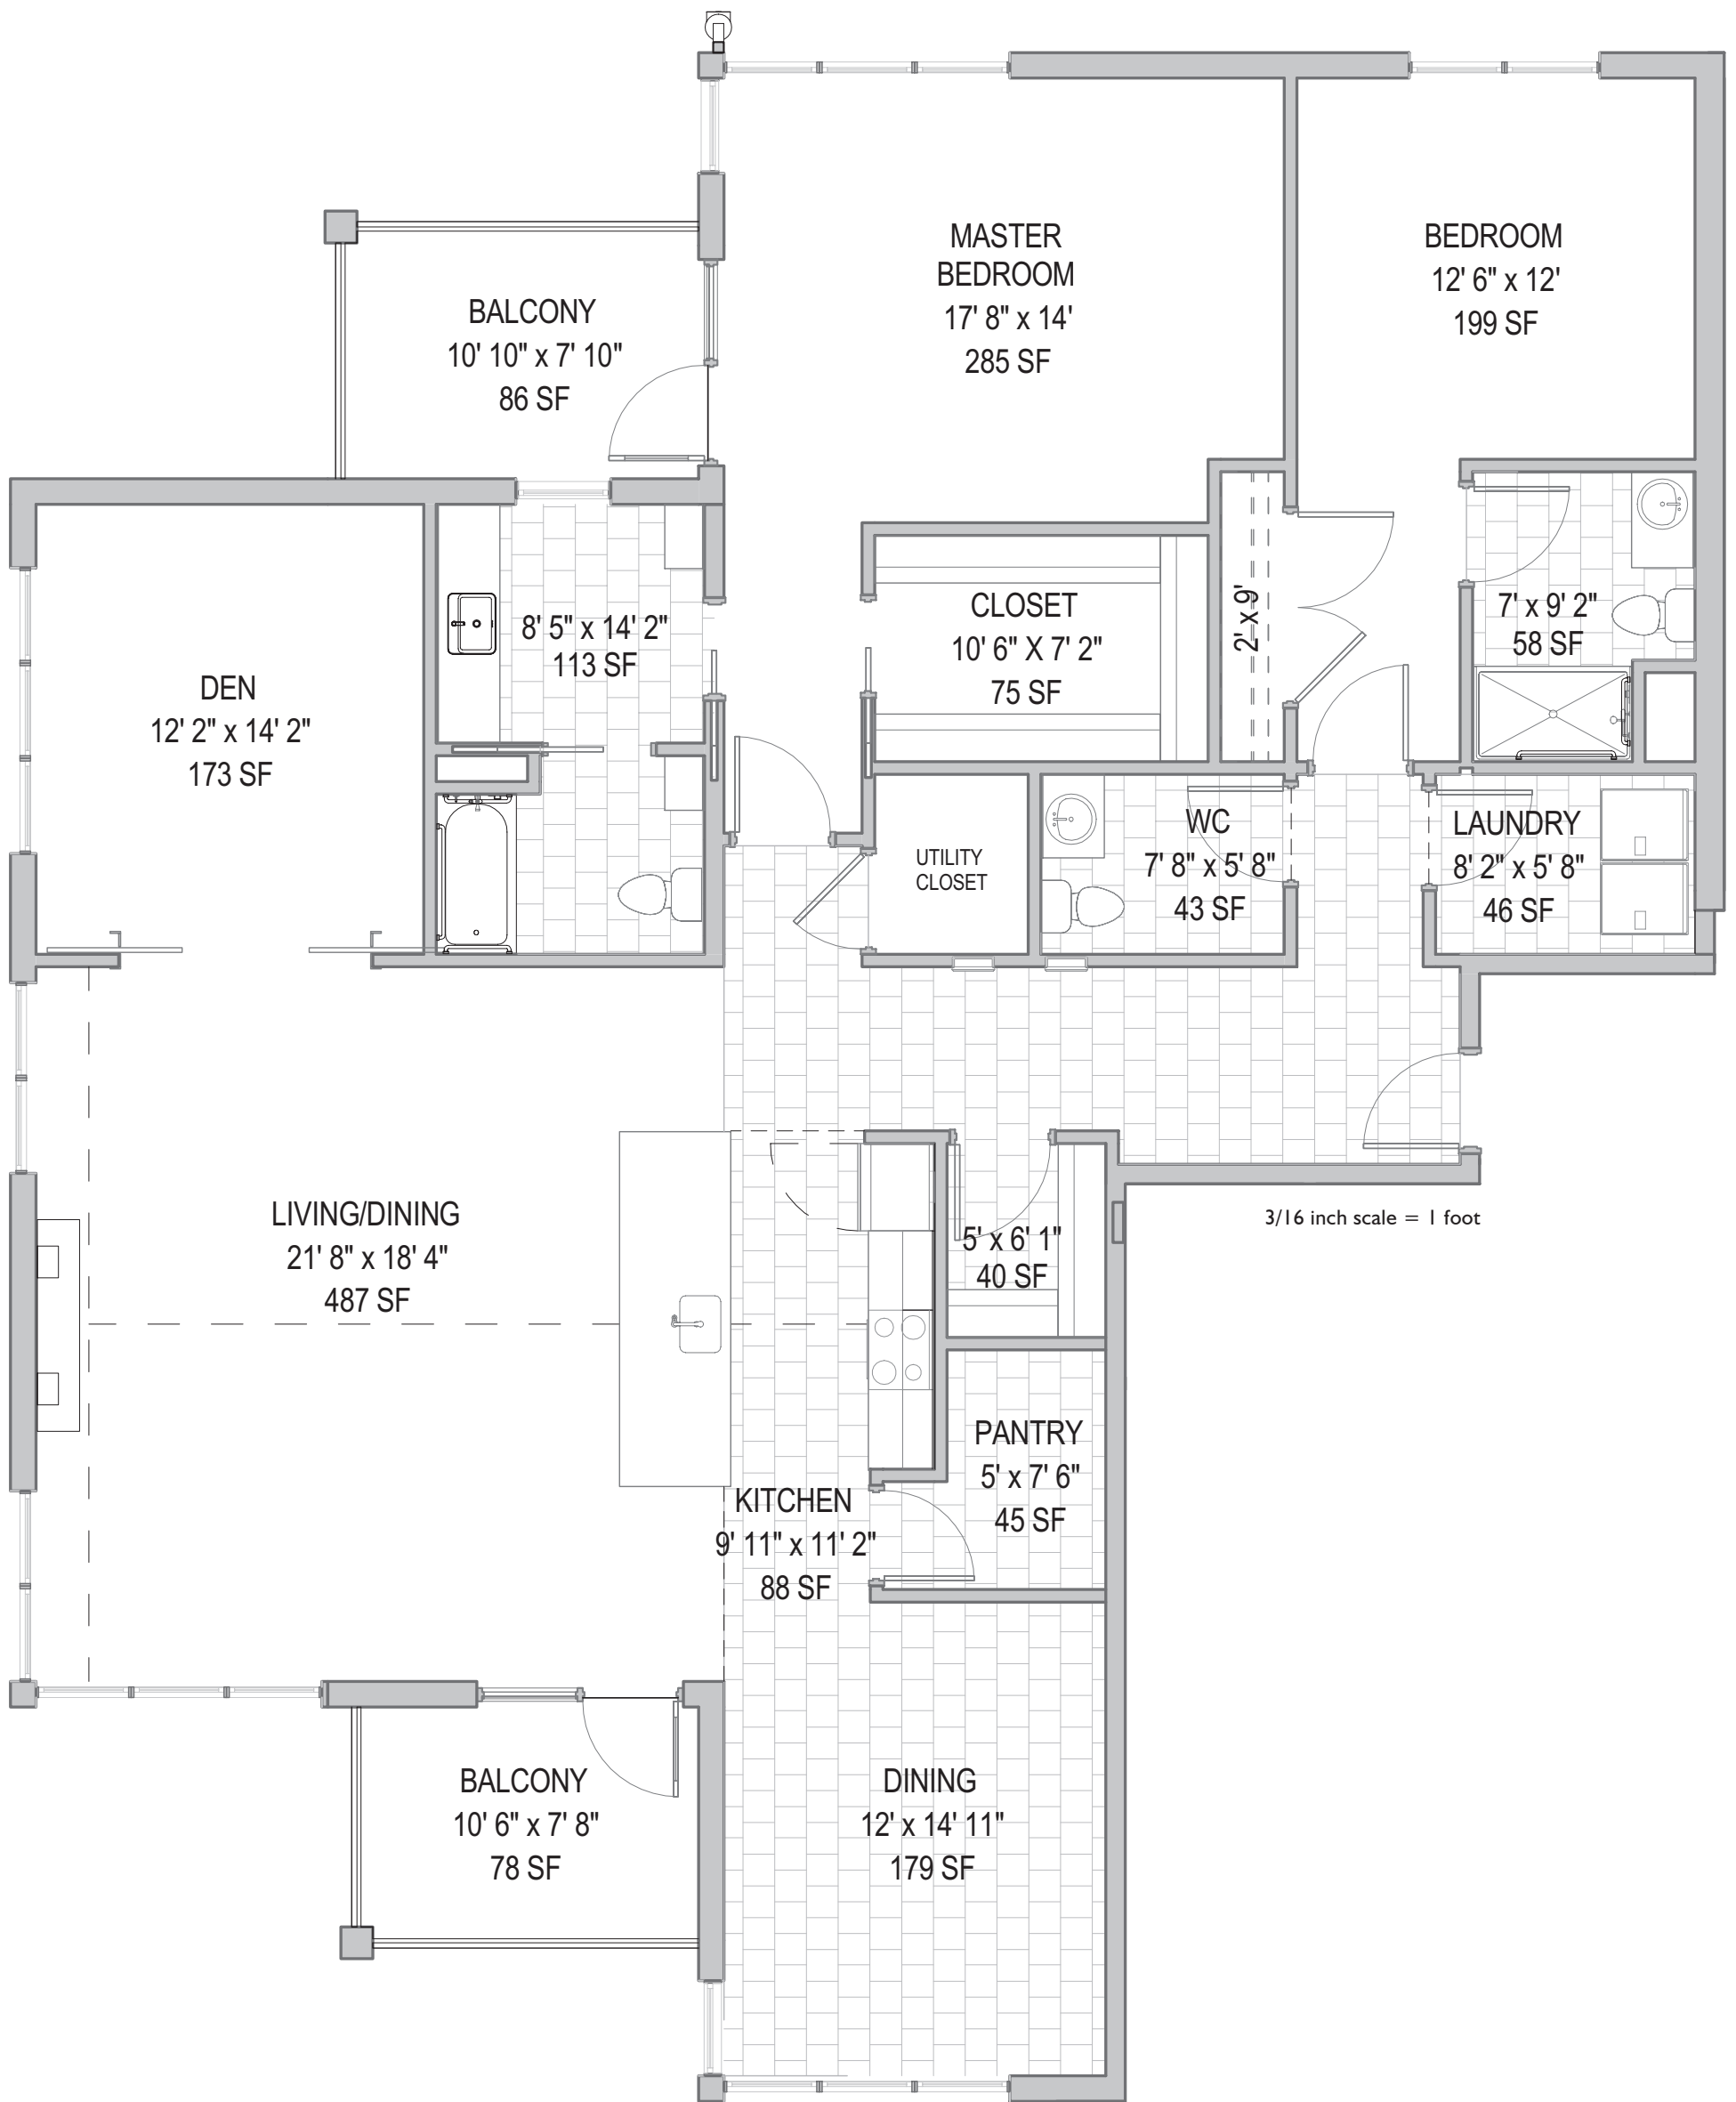

3/16 inch scale = 1 foot

Maple Apartments: One Bedroom

1 BR / 1.5 BA
833 Square Feet

Dimensions and specifications may vary based upon location.

3/16 inch scale = 1 foot

Maple Apartments: One Bedroom

1BR / DEN / 1.5 BA

3/16 inch scale = 1 foot

Maple Apartments: Two Bedroom

2 BR / 2 BA (End Location)

1165 Square Feet

Dimensions and specifications may vary based upon location.

3/16 inch scale = 1 foot

Maple Apartments: Two Bedroom

2 BR / 2 BA
1336 Square Feet

0' 4' 8' 16'

Dimensions and specifications may vary based upon location.

3/16 inch scale = 1 foot

Maple Apartments: Two Bedroom

2 BR / DEN / 2 BA
1422 Square Feet

Dimensions and specifications may vary based upon location.

Maple Apartments: Two Bedroom

2 BR / DEN / 2.5 BA
2144 Square Feet

0' 4' 8' 16'

Dimensions and specifications may vary based upon location.