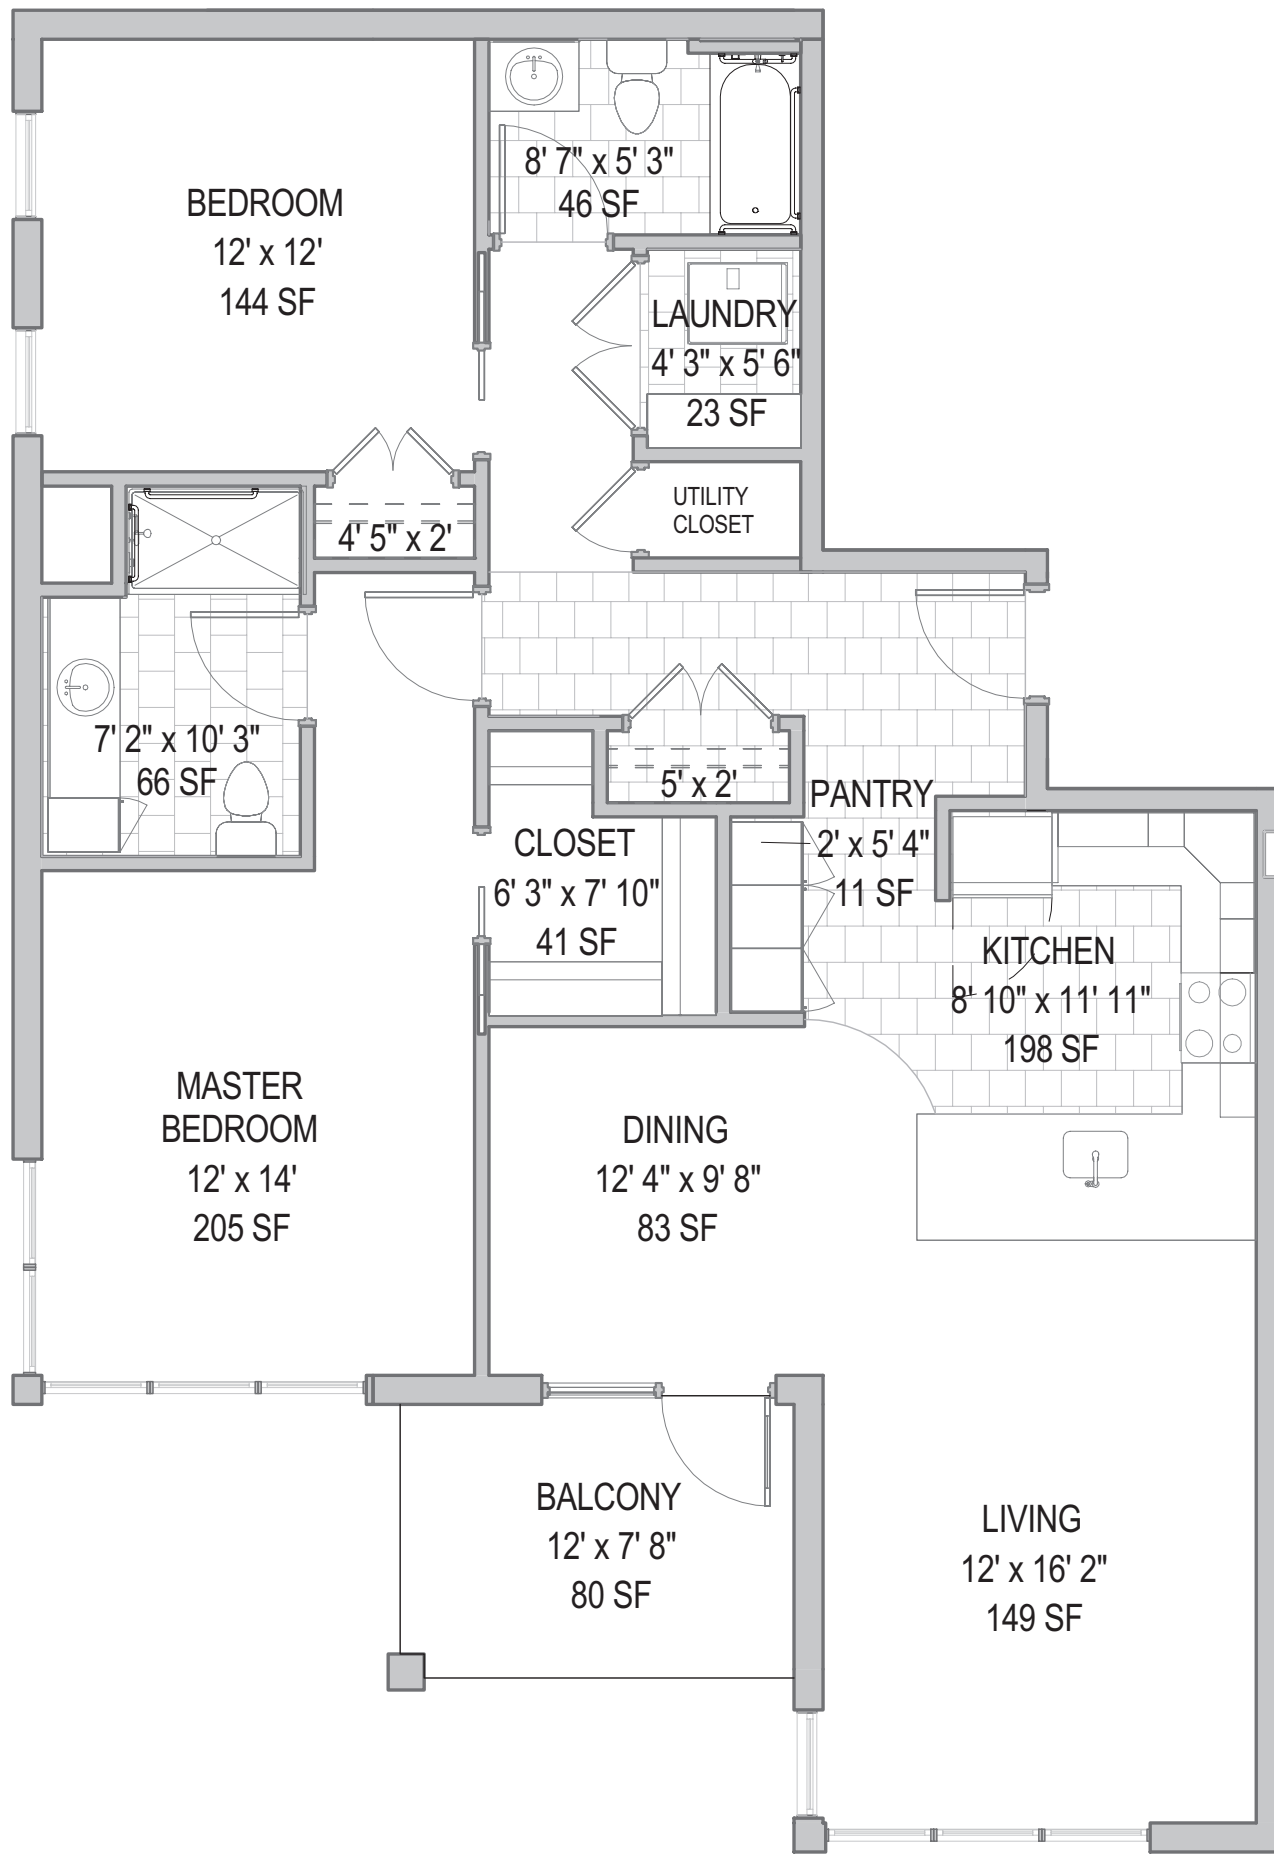

3/16 inch scale = 1 foot

Maple Apartments: One Bedroom

1 BR / 1.5 BA
833 Square Feet

Dimensions and specifications may vary based upon location.

3/16 inch scale = 1 foot

Maple Apartments: One Bedroom

1BR / DEN / 1.5 BA

935 Square Feet

Dimensions and specifications may vary based upon location.

3/16 inch scale = 1 foot

Maple Apartments: One Bedroom

1 BR / DEN / 1.5 BA

950 Square Feet

0' 4' 8' 16'

Dimensions and specifications may vary based upon location.

3/16 inch scale = 1 foot

Maple Apartments: Two Bedroom

2 BR / 2 BA (End Location)

1165 Square Feet

Dimensions and specifications may vary based upon location.

3/16 inch scale = 1 foot

Maple Apartments: Two Bedroom

2 BR / 2 BA
1336 Square Feet

0' 4' 8' 16'

Dimensions and specifications may vary based upon location.

3/16 inch scale = 1 foot

Maple Apartments: Two Bedroom

2 BR / DEN / 2 BA
1422 Square Feet

Dimensions and specifications may vary based upon location.