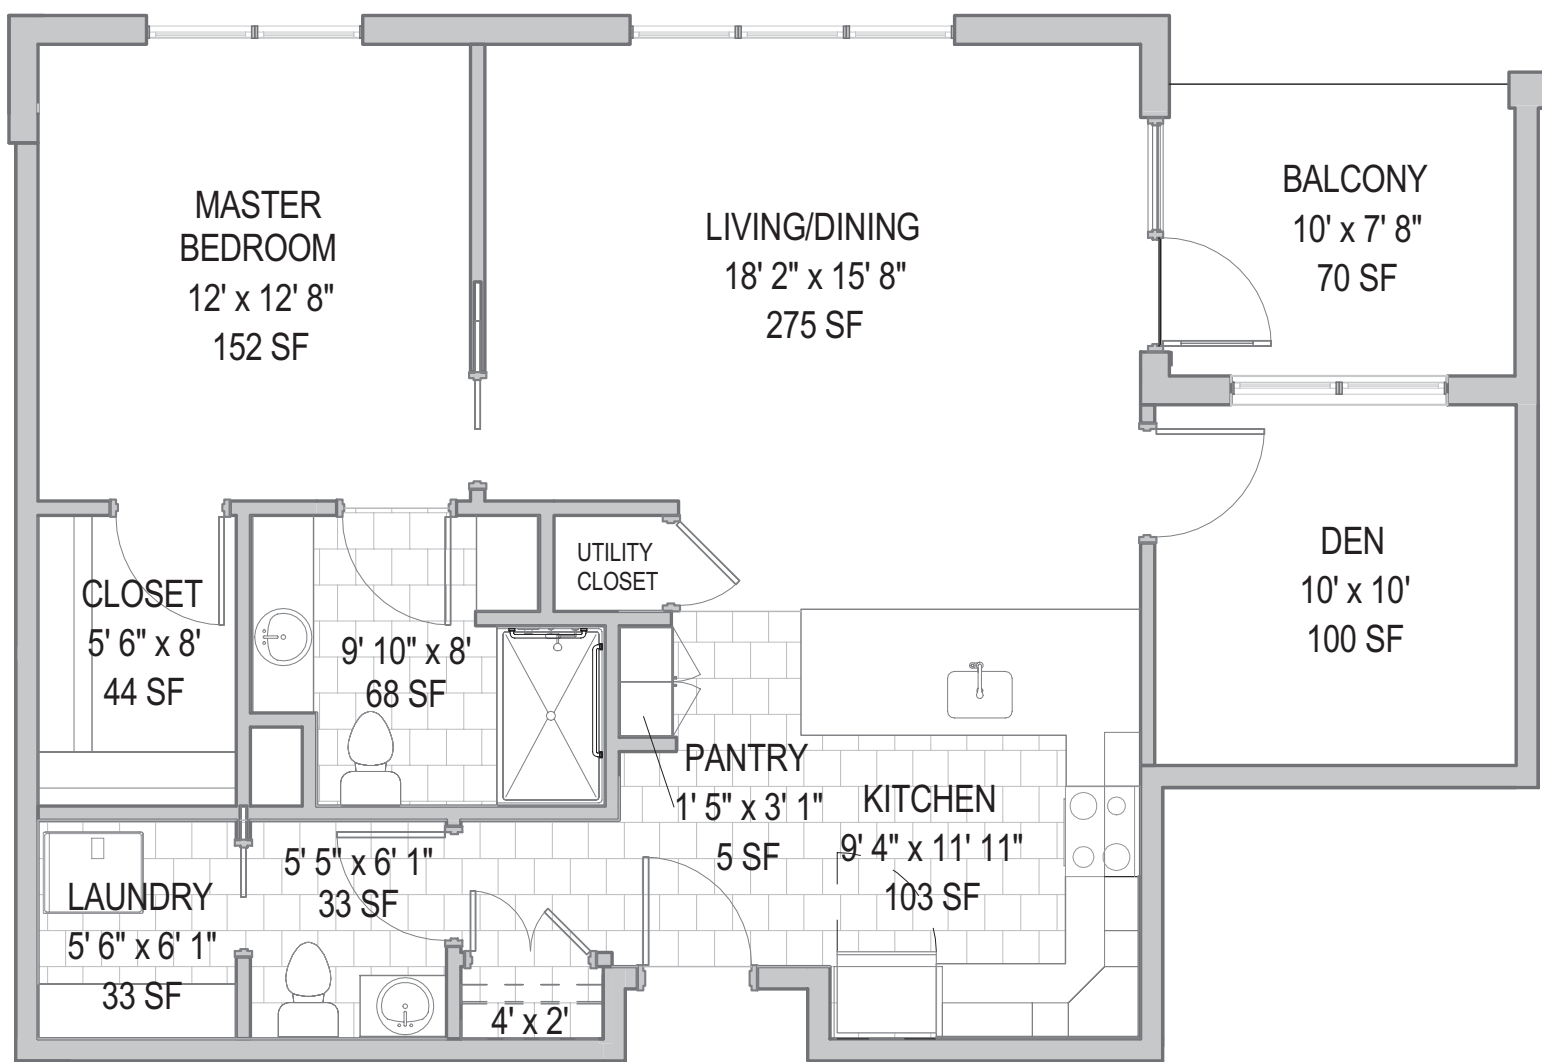

3/16 inch scale = 1 foot

Maple Apartments: One Bedroom

1 BR / 1.5 BA
833 Square Feet

Dimensions and specifications may vary based upon location.

3/16 inch scale = 1 foot

Maple Apartments: One Bedroom

1BR / DEN / 1.5 BA

935 Square Feet

Dimensions and specifications may vary based upon location.

3/16 inch scale = 1 foot

Maple Apartments: One Bedroom

1 BR / DEN / 1.5 BA

950 Square Feet

0' 4' 8' 16'

Dimensions and specifications may vary based upon location.

3/16 inch scale = 1 foot

Maple Apartments: Two Bedroom

2 BR / 2 BA (End Location)

1165 Square Feet

Dimensions and specifications may vary based upon location.

3/16 inch scale = 1 foot

Maple Apartments: Two Bedroom

Maple Apartments: Two Bedroom

2 BR / DEN / 2.5 BA
2144 Square Feet

0' 4' 8' 16'

Dimensions and specifications may vary based upon location.