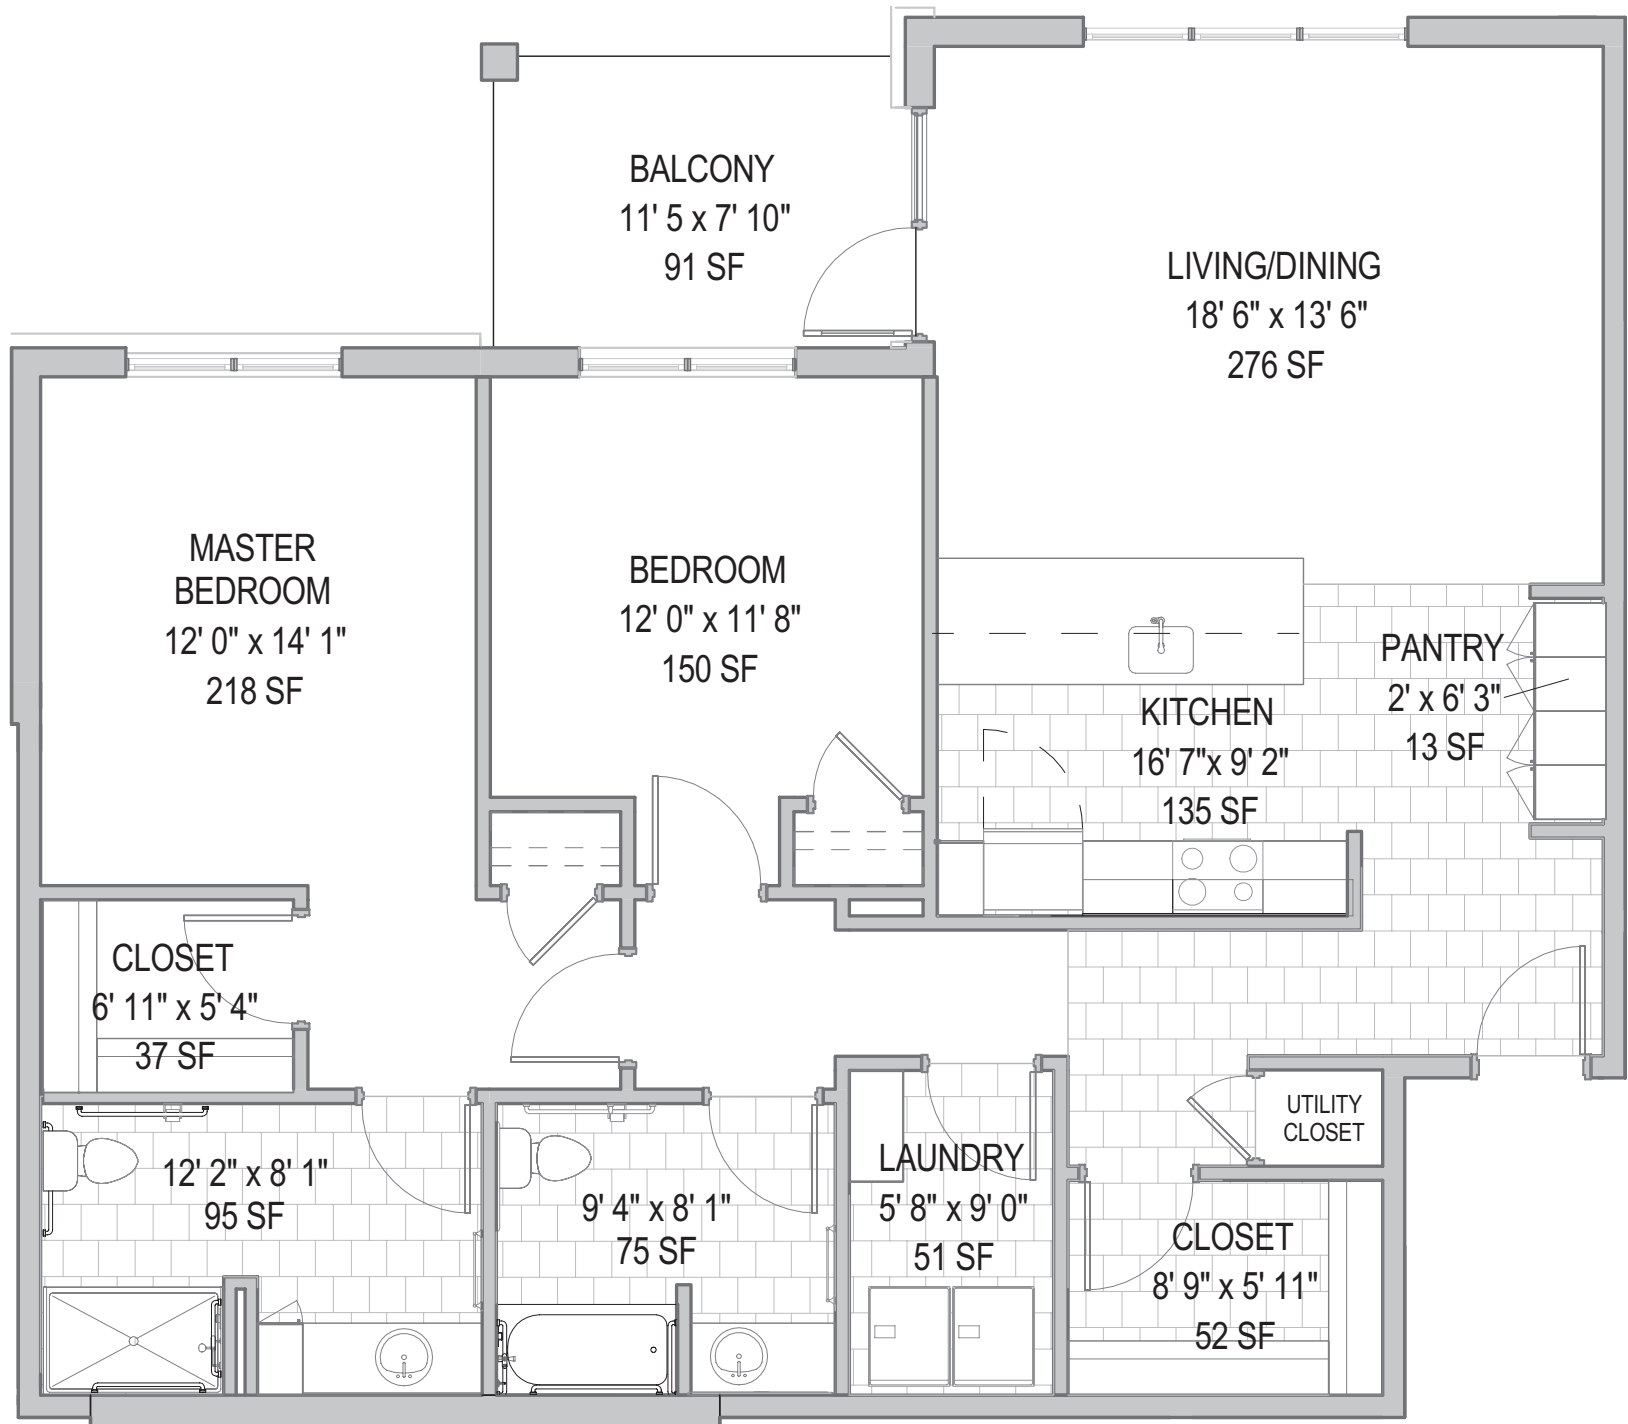

3/16 inch scale = 1 foot

Maple Apartments: One Bedroom

1 BR / 1.5 BA
833 Square Feet

Dimensions and specifications may vary based upon location.

3/16 inch scale = 1 foot

Maple Apartments: One Bedroom

1BR / DEN / 1.5 BA

3/16 inch scale = 1 foot

Maple Apartments: Two Bedroom

2 BR / 2 BA (End Location)

1165 Square Feet

Dimensions and specifications may vary based upon location.

3/16 inch scale = 1 foot

Maple Apartments: Two Bedroom

2 BR / 2 BA
1336 Square Feet

0' 4' 8' 16'

Dimensions and specifications may vary based upon location.

3/16 inch scale = 1 foot

Maple Apartments: Two Bedroom

2 BR / DEN / 2 BA
1422 Square Feet

Dimensions and specifications may vary based upon location.

Maple Apartments: Two Bedroom

2 BR / DEN / 2.5 BA
2144 Square Feet

0' 4' 8' 16'

Dimensions and specifications may vary based upon location.