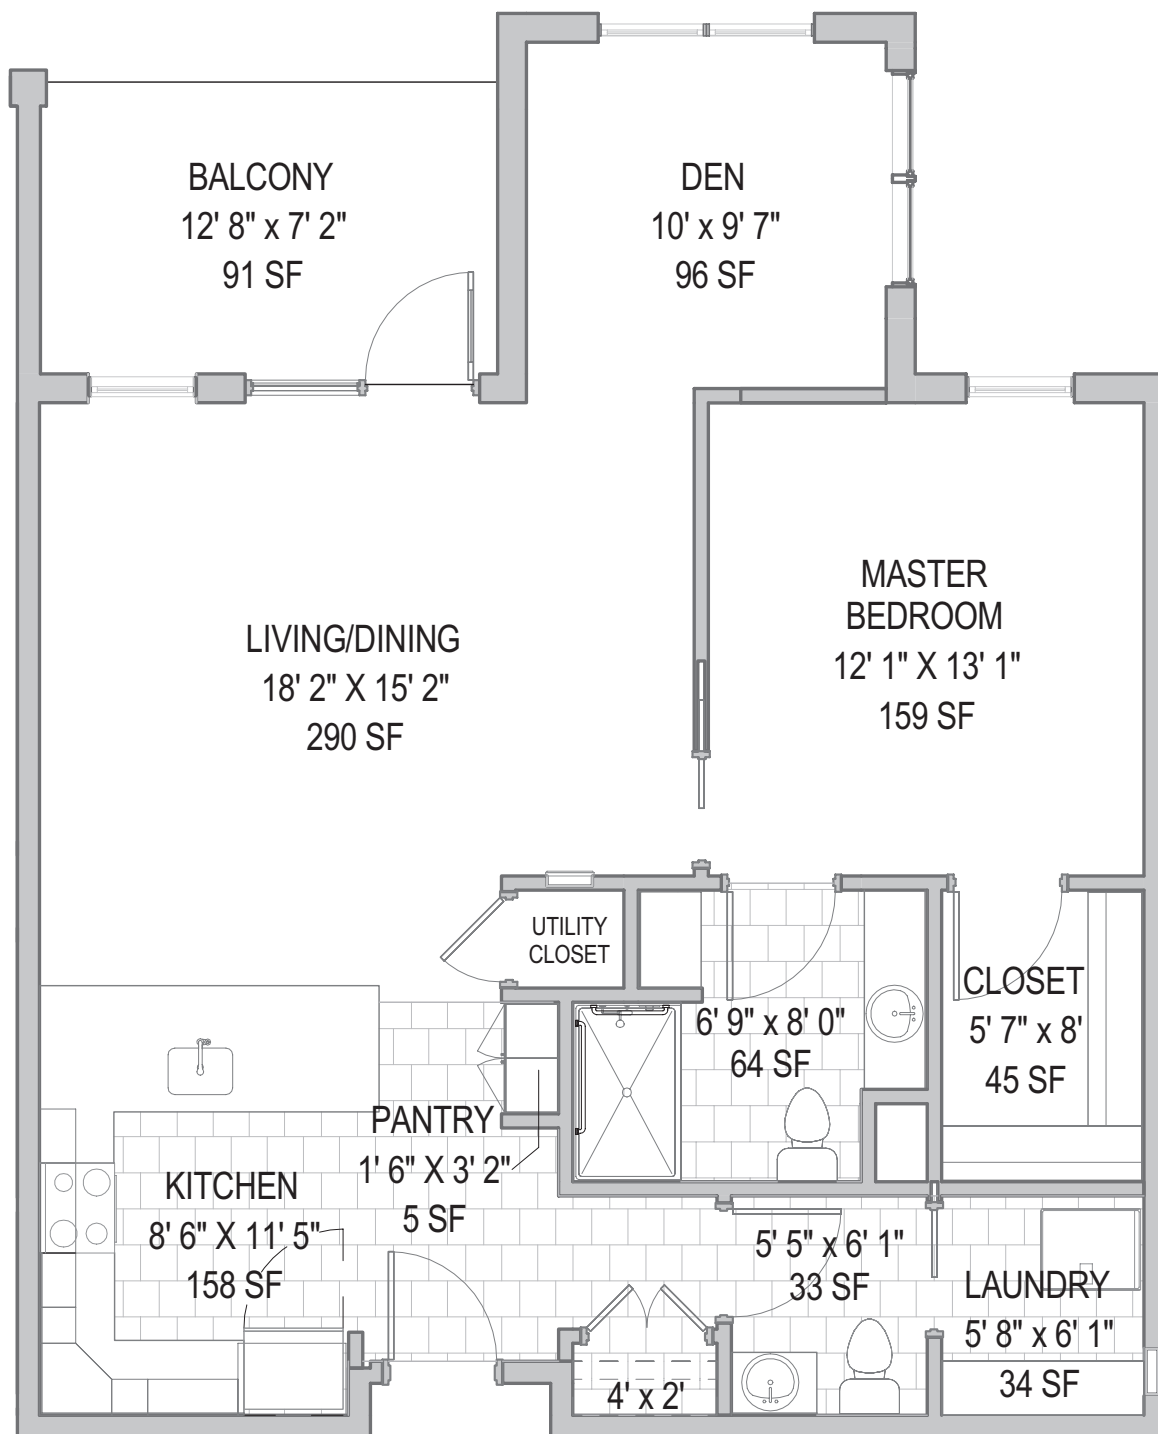

3/16 inch scale = 1 foot

Maple Apartments: One Bedroom

1 BR / 1.5 BA
833 Square Feet

Dimensions and specifications may vary based upon location.

3/16 inch scale = 1 foot

Maple Apartments: One Bedroom

1BR / DEN / 1.5 BA

935 Square Feet

Dimensions and specifications may vary based upon location.

3/16 inch scale = 1 foot

Maple Apartments: One Bedroom

1 BR / DEN / 1.5 BA

950 Square Feet

0' 4' 8' 16'

Dimensions and specifications may vary based upon location.

3/16 inch scale = 1 foot

Maple Apartments: Two Bedroom

2 BR / 2 BA (End Location)

1165 Square Feet

Dimensions and specifications may vary based upon location.

3/16 inch scale = 1 foot

Maple Apartments: Two Bedroom

2 BR / 2 BA
1336 Square Feet

0' 4' 8' 16'

Dimensions and specifications may vary based upon location.

3/16 inch scale = 1 foot

Maple Apartments: Two Bedroom

2 BR / DEN / 2 BA
1422 Square Feet

Dimensions and specifications may vary based upon location.