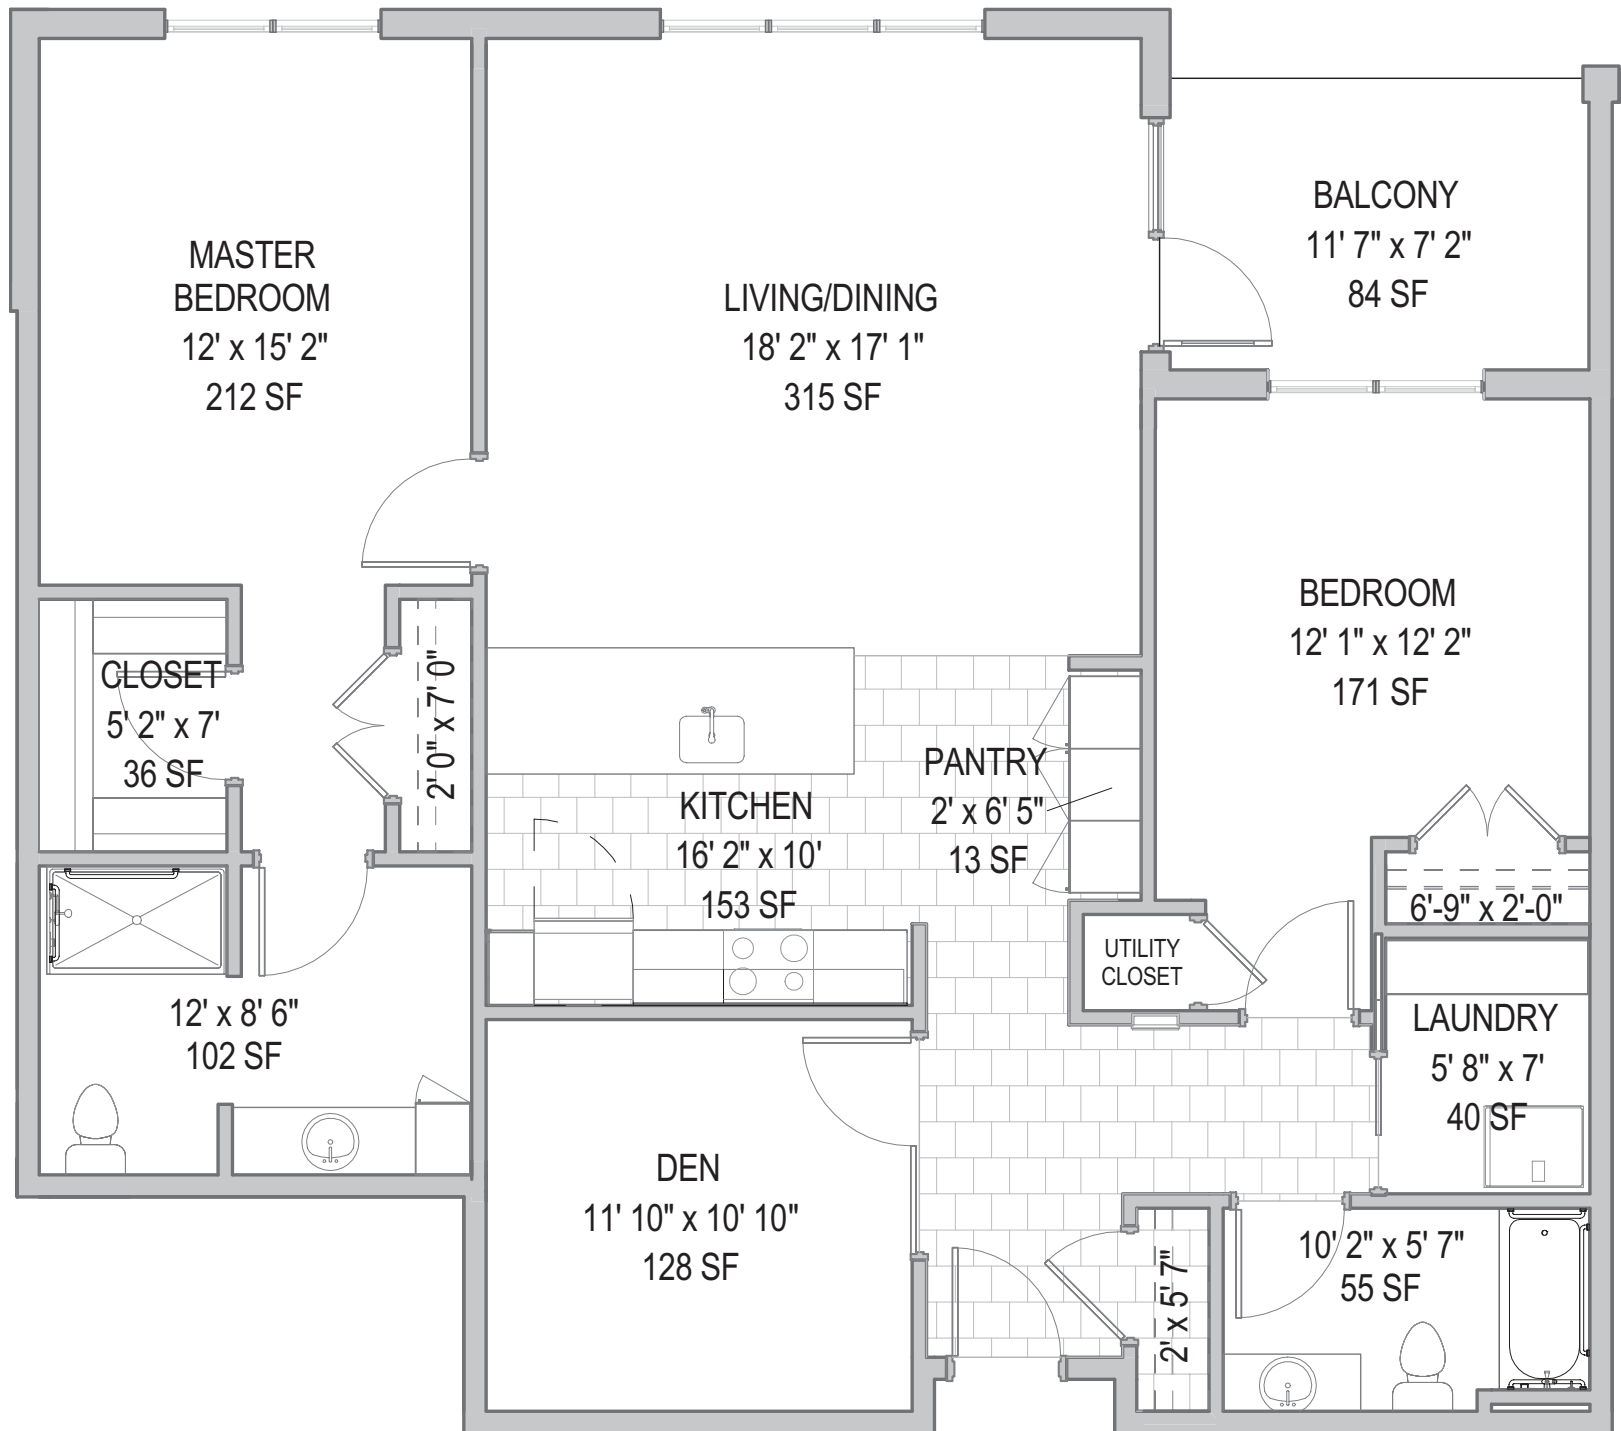

935 Square Feet

Dimensions and specifications may vary based upon location.

3/16 inch scale = 1 foot

Maple Apartments: One Bedroom

1 BR / DEN / 1.5 BA

950 Square Feet

0' 4' 8' 16'

Dimensions and specifications may vary based upon location.

3/16 inch scale = 1 foot

Maple Apartments: Two Bedroom

2 BR / 2 BA (End Location)

1165 Square Feet

Dimensions and specifications may vary based upon location.

3/16 inch scale = 1 foot

Maple Apartments: Two Bedroom

2 BR / 2 BA
1336 Square Feet

0' 4' 8' 16'

Dimensions and specifications may vary based upon location.

3/16 inch scale = 1 foot

Maple Apartments: Two Bedroom

2 BR / DEN / 2 BA
1422 Square Feet

Dimensions and specifications may vary based upon location.

Maple Apartments: Two Bedroom

2 BR / DEN / 2.5 BA
2144 Square Feet

0' 4' 8' 16'

Dimensions and specifications may vary based upon location.